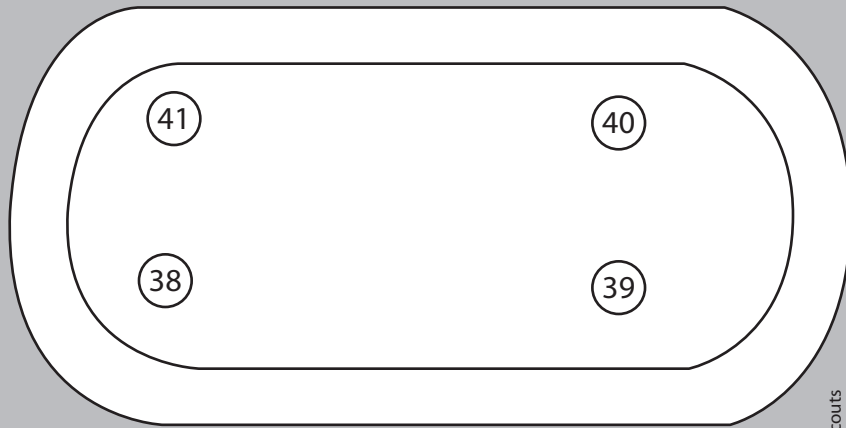

GATE I

Clay County Fairgrounds

NORTH

42
↑
Vintage Tractor Display

SILVER

SILVER

EAST GATE A

GATE C